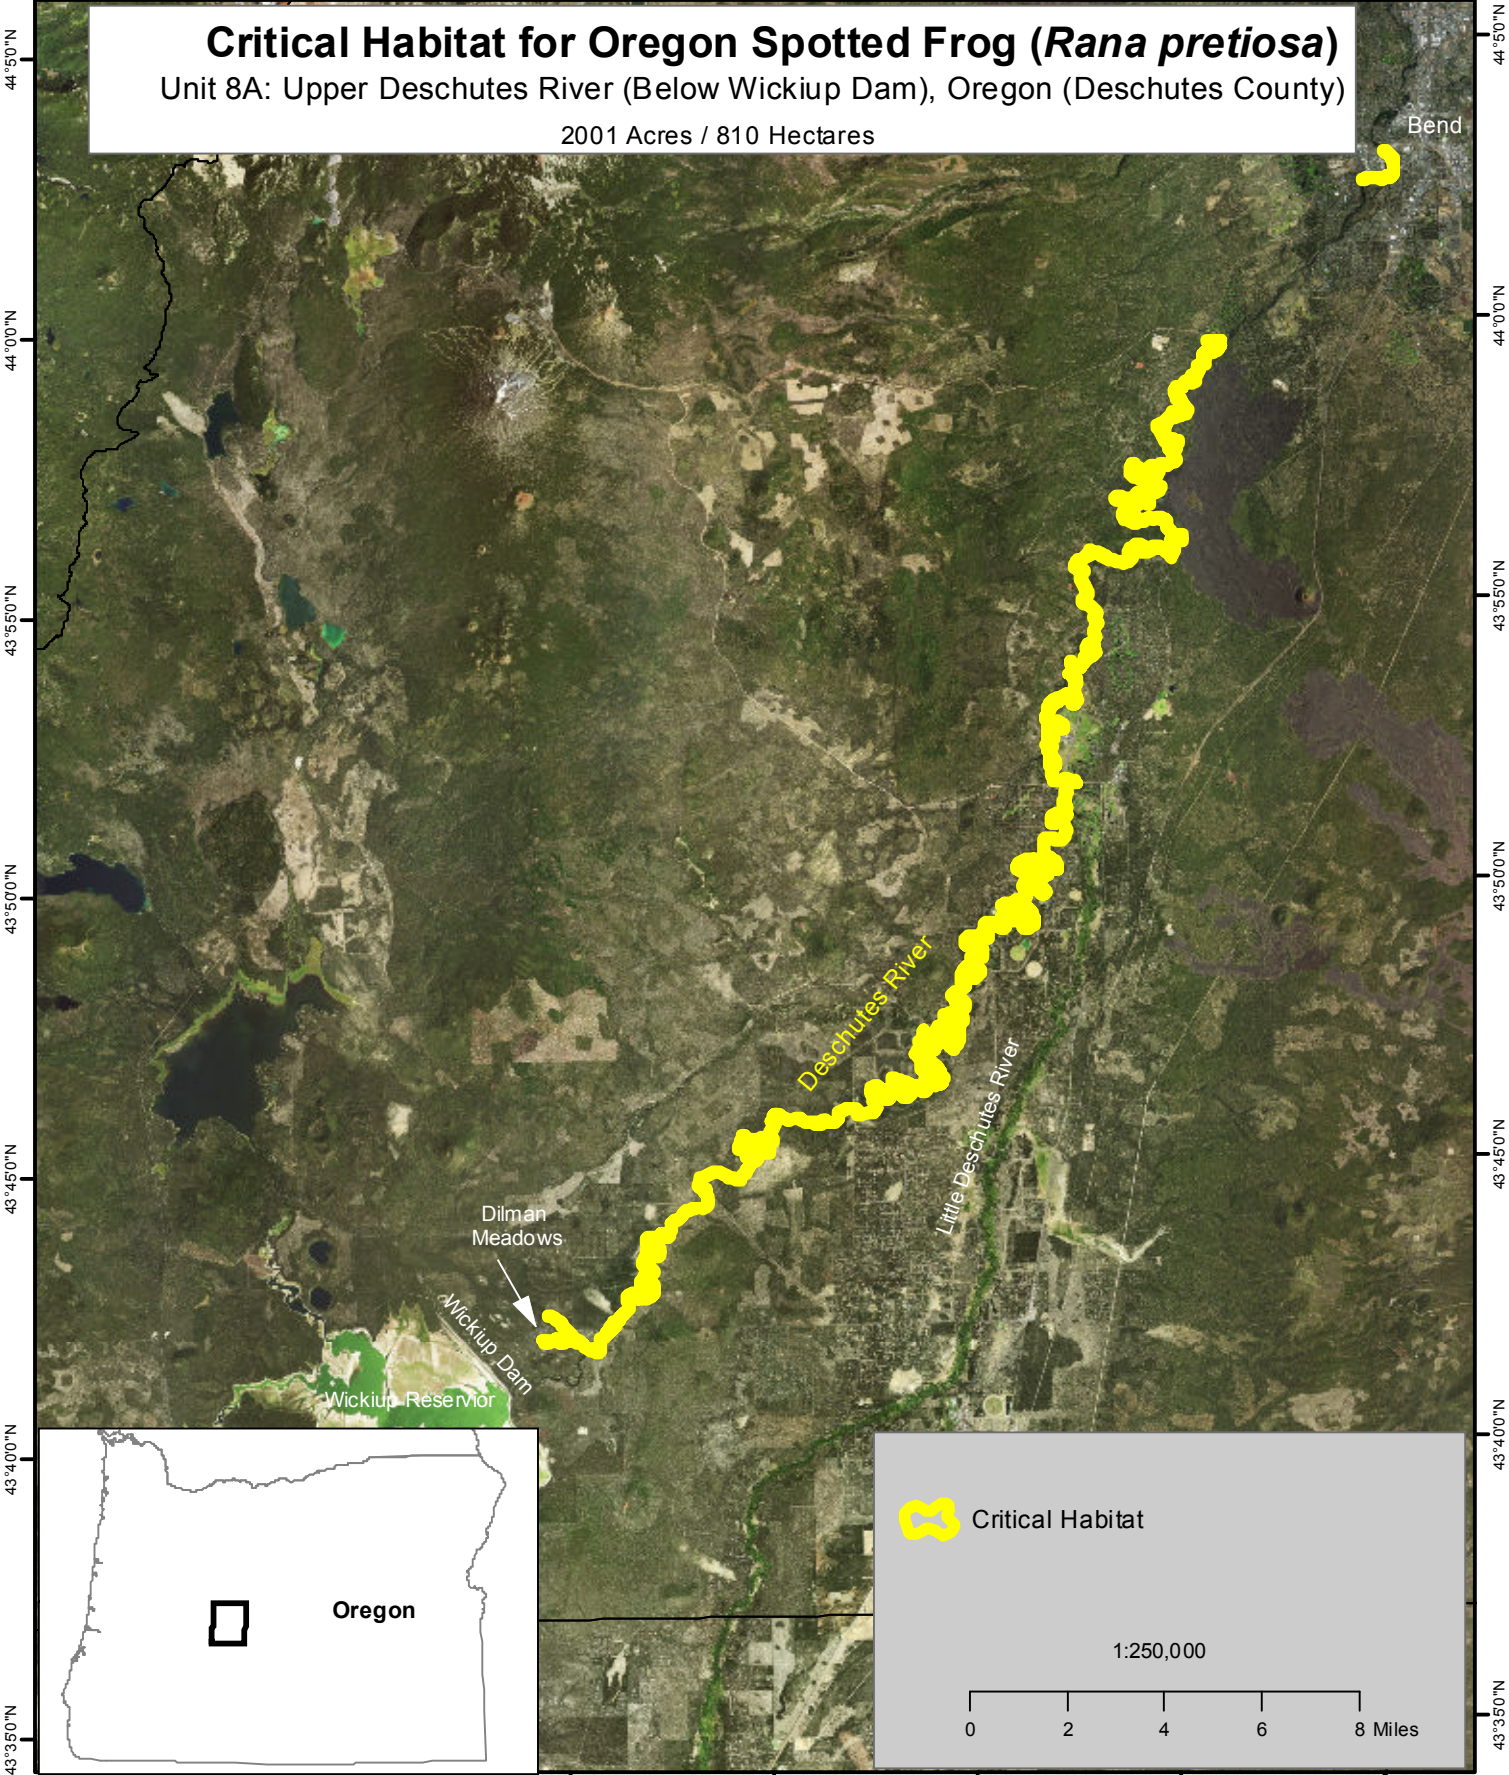

121°50'0"W 121°45'0"W 121°40'0"W 121°35'0"W 121°30'0"W 121°25'0"W 121°20'0"W

No warranty is made by the U.S. Fish and Wildlife Service as to the accuracy, reliability, or completeness of these data for individual or aggregate use with other data. Original data were compiled from various sources. Spatial information may not meet National Map Accuracy Standards. This information may be updated without notice.

Final Critical Habitat for the Oregon Spotted Frog 2016  
 U.S. Fish and Wildlife Service